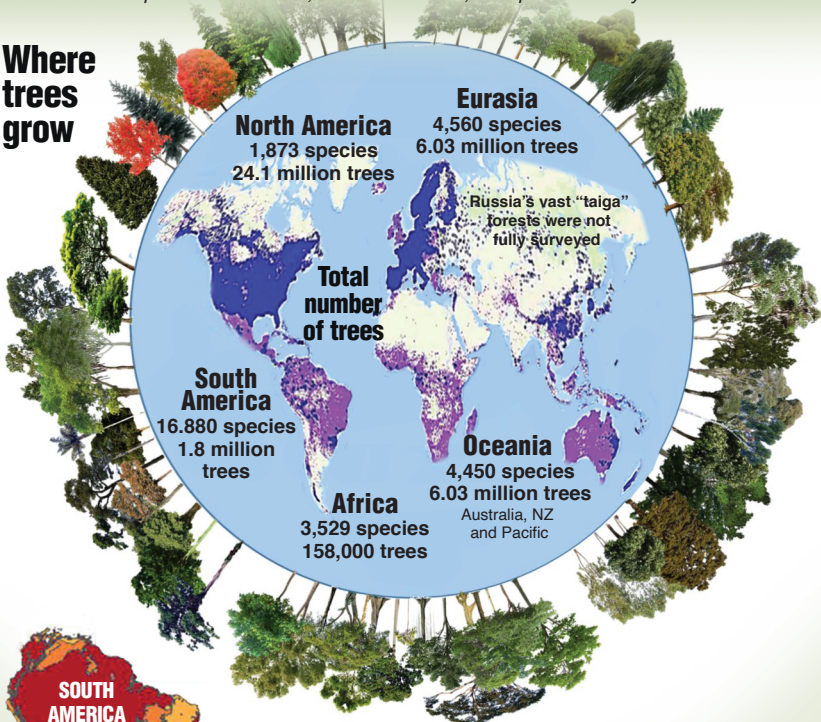

World has 73,000 species of trees

A worldwide collaboration of scientists has made the first ground-based estimate of the number of tree species – about 73,300. More than 9,000 species have yet to be discovered.

Where trees grow

Earth's richest reservoir of tree species

Amazonia's jungles and the coastal rain forests hold 43% of all tree species and largest number of rare species

International scientific survey

Inventory of Earth's stock of trees surveyed more than 38 million trees located in 90 countries and 100 territories